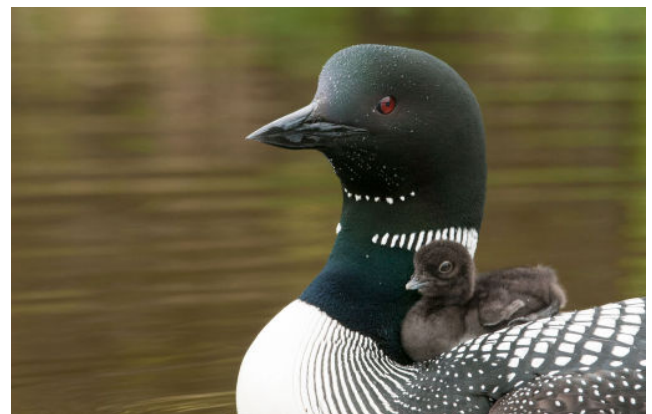

© Tom Walker All Rights Reserved

Book your event today at eventsales@omsi.edu | omsi.edu/plan-an-event