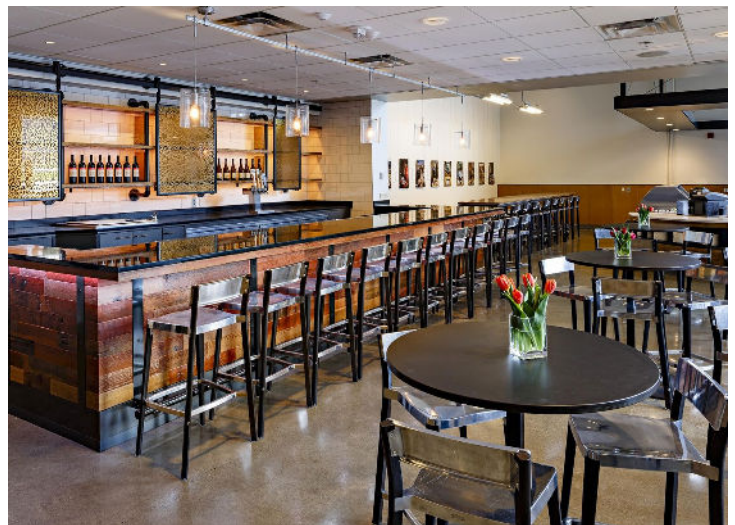

Jurassic World by Brickman®